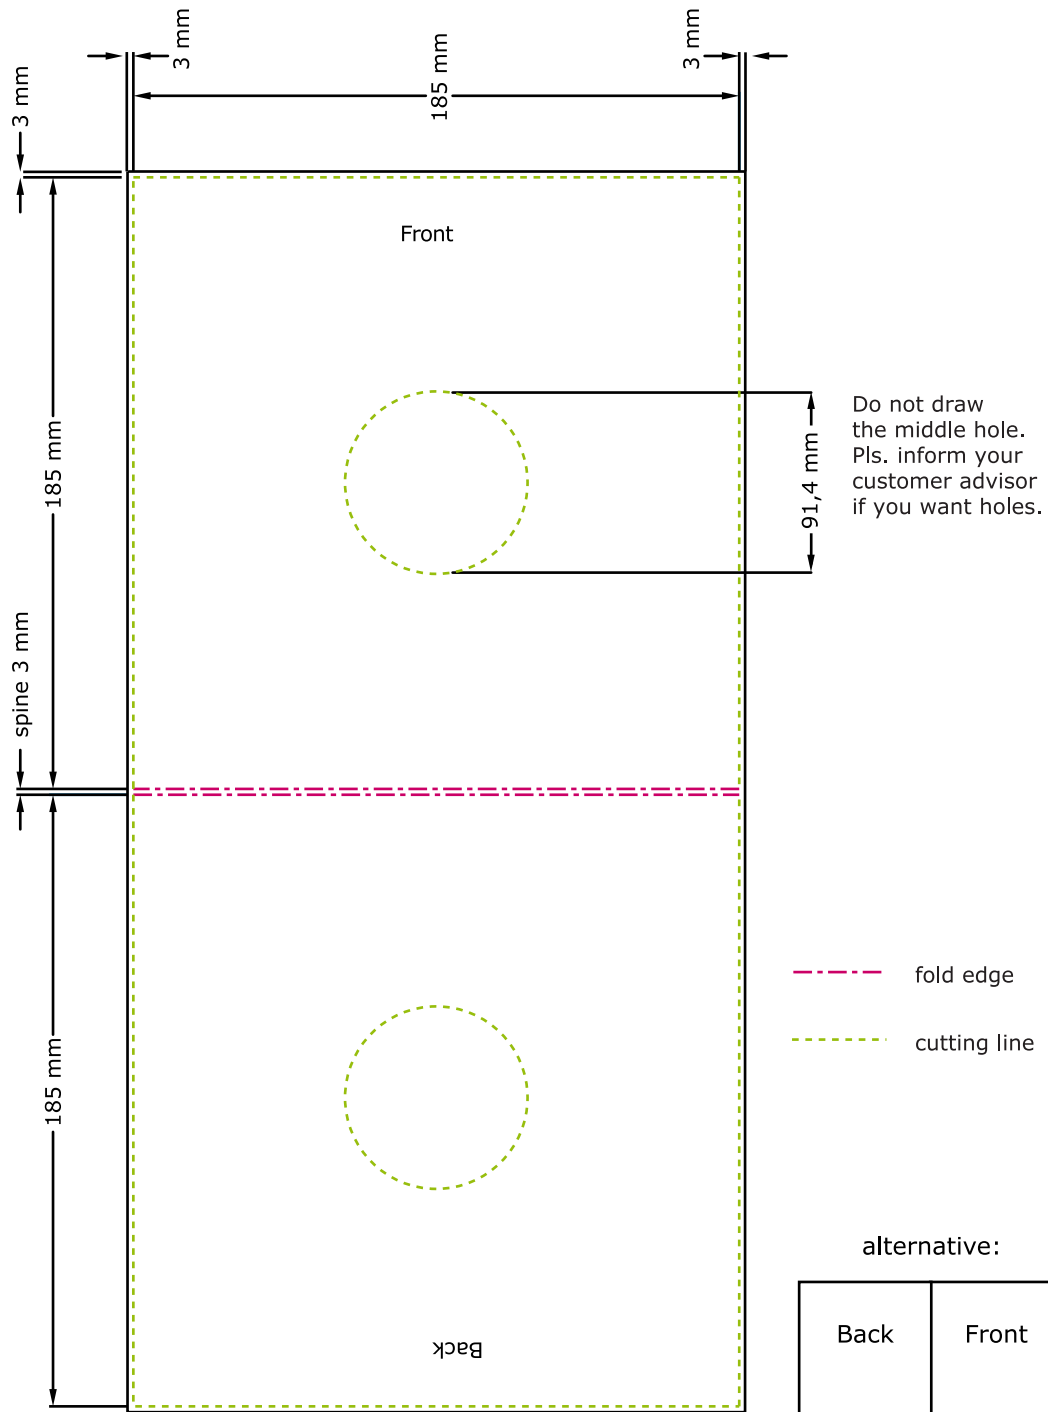

# 7 inch vinyl

# LP sleeve (opening above)

files: PDF, EPS, TIFF  
 resolution: 300 dpi  
 bleed zone: Printed matters have to be created a bit bigger than the final size. So please do not forget the bleed zone and pay attention that no text is in the bleed zone of the outer margin which will be cutted!  
 So please deliver the print file in the following size: 191 x 379 mm