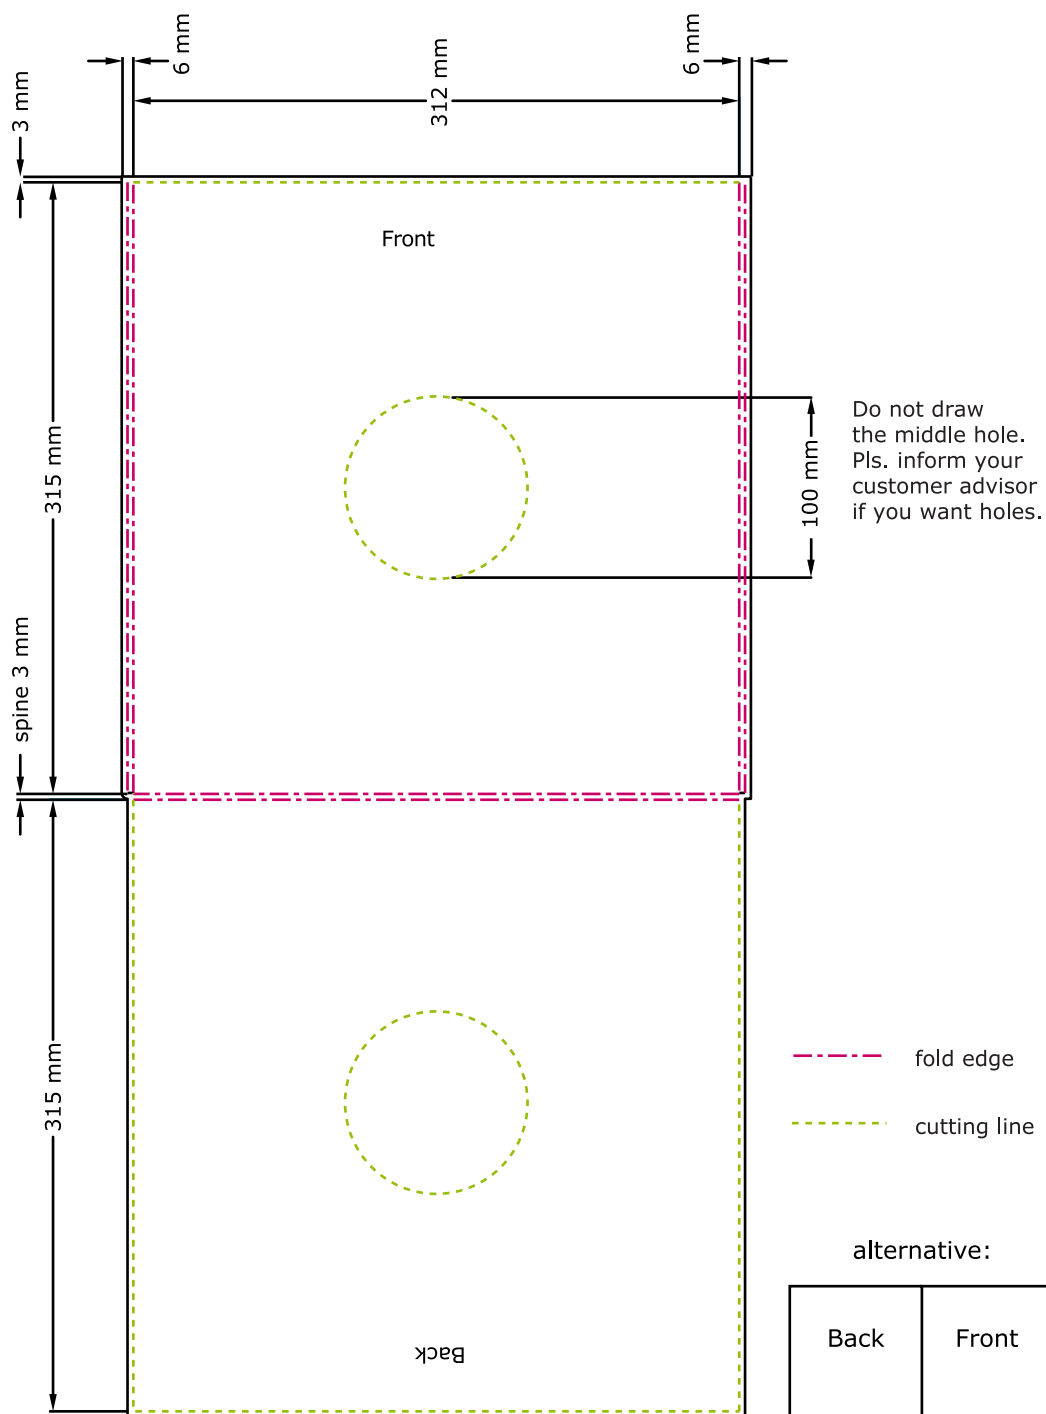

12 inch vinyl

LP sleeve (opening above)

files: PDF, EPS, TIFF
 resolution: 300 dpi
 bleed zone: Printed matters have to be created a bit bigger than the final size. So please do not forget the bleed zone and pay attention that no text is in the bleed zone of the outer margin which will be cutted!
 So please deliver the print file in the following size: 324 x 639 mm