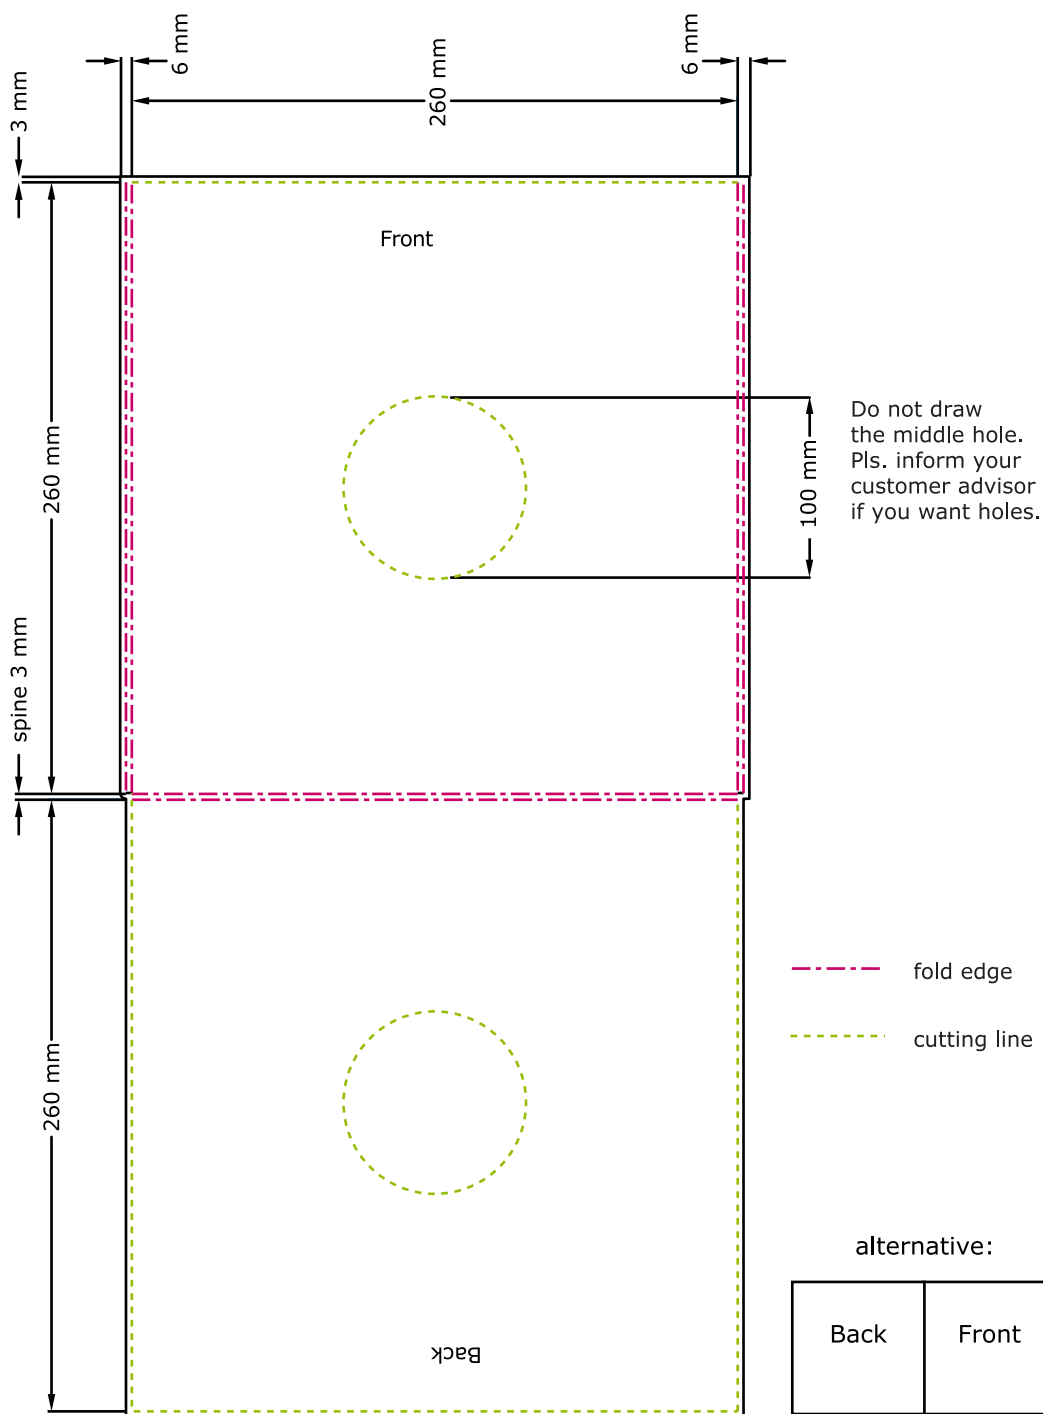

10 inch vinyl

LP sleeve (opening above)

files: PDF, EPS, TIFF
 resolution: 300 dpi
 bleed zone: Printed matters have to be created a bit bigger than the final size. So please do not forget the bleed zone and pay attention that no text is in the bleed zone of the outer margin which will be cutted!
 So please deliver the print file in the following size: 272 x 529 mm